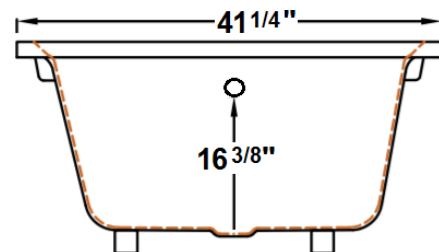

Vansant 2

66" x 42" Drop-In Acrylic Soaking Tub

Model Number
6642VT064
Drop-In Soaker in White

Features

- Constructed of high-gloss durable acrylic
- Pillow included
- Pre-leveled base for easy installation
- Textured floor
- Heater available – LM305
- Mood light available – LM522
- Made in the USA

All dimensions are +/- 1/2" and subject to change without notice
Confirm specifications before installation

Technical Information

- Weight: 89 lbs.
- Water Depth to Overflow: 16 3/8"
- Water Capacity: 75 gal.
- Sump Dimension: 45" x 23 1/2"