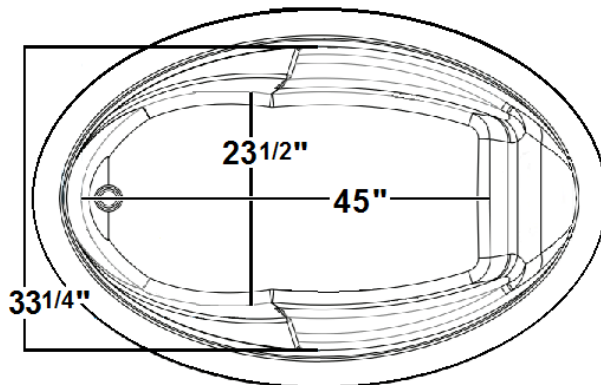

Vansant 2

66" x 42" Drop-In Acrylic Soaking Tub

Model Number
6642VT064
Drop-In Soaker in White

Features

- Constructed of high-gloss durable acrylic
- Pillow included
- Pre-leveled base for easy installation
- Textured floor
- Heater available – LM305
- Mood light available – LM522
- Made in the USA

All dimensions are +/- 1/2" and subject to change without notice
Confirm specifications before installation

Technical Information

- Weight: 89 lbs.
- Water Depth to Overflow: 16 3/8"
- Water Capacity: 75 gal.
- Sump Dimension: 45" x 23 1/2"