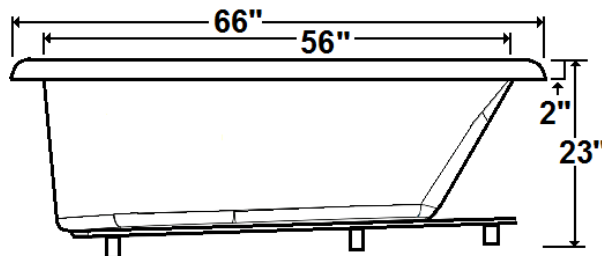

Vansant 2

66" x 42" Drop-In Acrylic Soaking Tub

Model Number
6642VT064
Drop-In Soaker in White

Features

- Constructed of high-gloss durable acrylic
- Pillow included
- Pre-leveled base for easy installation
- Textured floor
- Heater available – LM305
- Mood light available – LM522
- Made in the USA

All dimensions are +/- 1/2" and subject to change without notice
Confirm specifications before installation

Technical Information

- Weight: 89 lbs.
- Water Depth to Overflow: 16 3/8"
- Water Capacity: 75 gal.
- Sump Dimension: 45" x 23 1/2"